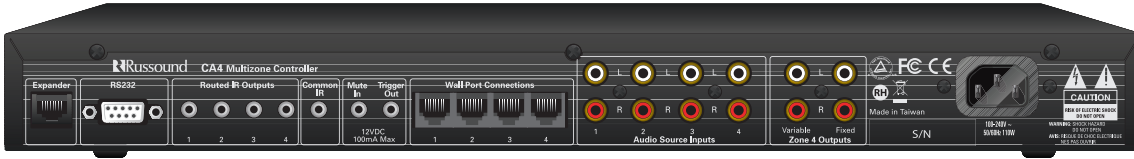

Specifications

Multizone Controller Amplifier CA4

Dimensions 16.9" x 8.75" x 2"
(50 x 429 x 223mm)

Weight 6.9 lbs. (3.1kg)

Power Supply VAC 100V to 240V @50-60Hz 110W
(Auto Select)

Audio Source Inputs 4

Max Source Audio Input 2.3 Vms

Input Impedance 50 kohms

Wall Port Ports 4

Routed IR Ports 4

Common IR Port 1

Amplified Audio Zone Outputs 4 pair speaker level (8 ohms)

Line Audio Outputs (Zone 4 only) 2 (Fixed and Variable)

Watts per Channel 15

Frequency Response 20 Hz - 20 kHz

Communication Ports RS232 port

Trigger Output 12VDC 100 mA Max

Trigger Input 12VDC