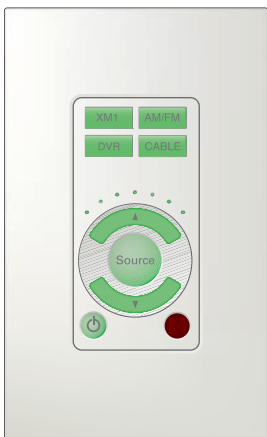

Input Impedance 50 kohms

Wall Port Ports 4

Routed IR Ports 4

Common IR Port 1

Amplified Audio Zone Outputs 4 pair speaker level (8 ohms)

Line Audio Outputs (Zone 4 only) 2 (Fixed and Variable)

Watts per Channel 15

Frequency Response 20 Hz - 20 kHz

Communication Ports RS232 port

Trigger Output 12VDC 100 mA Max

Trigger Input 12VDC

CA4 System Keypad CA4-KP

Dimensions 1.8" x 1.2" x 4.1"
(46 x 30 x 105mm)

Weight 0.1 lb. (0.05 kg)