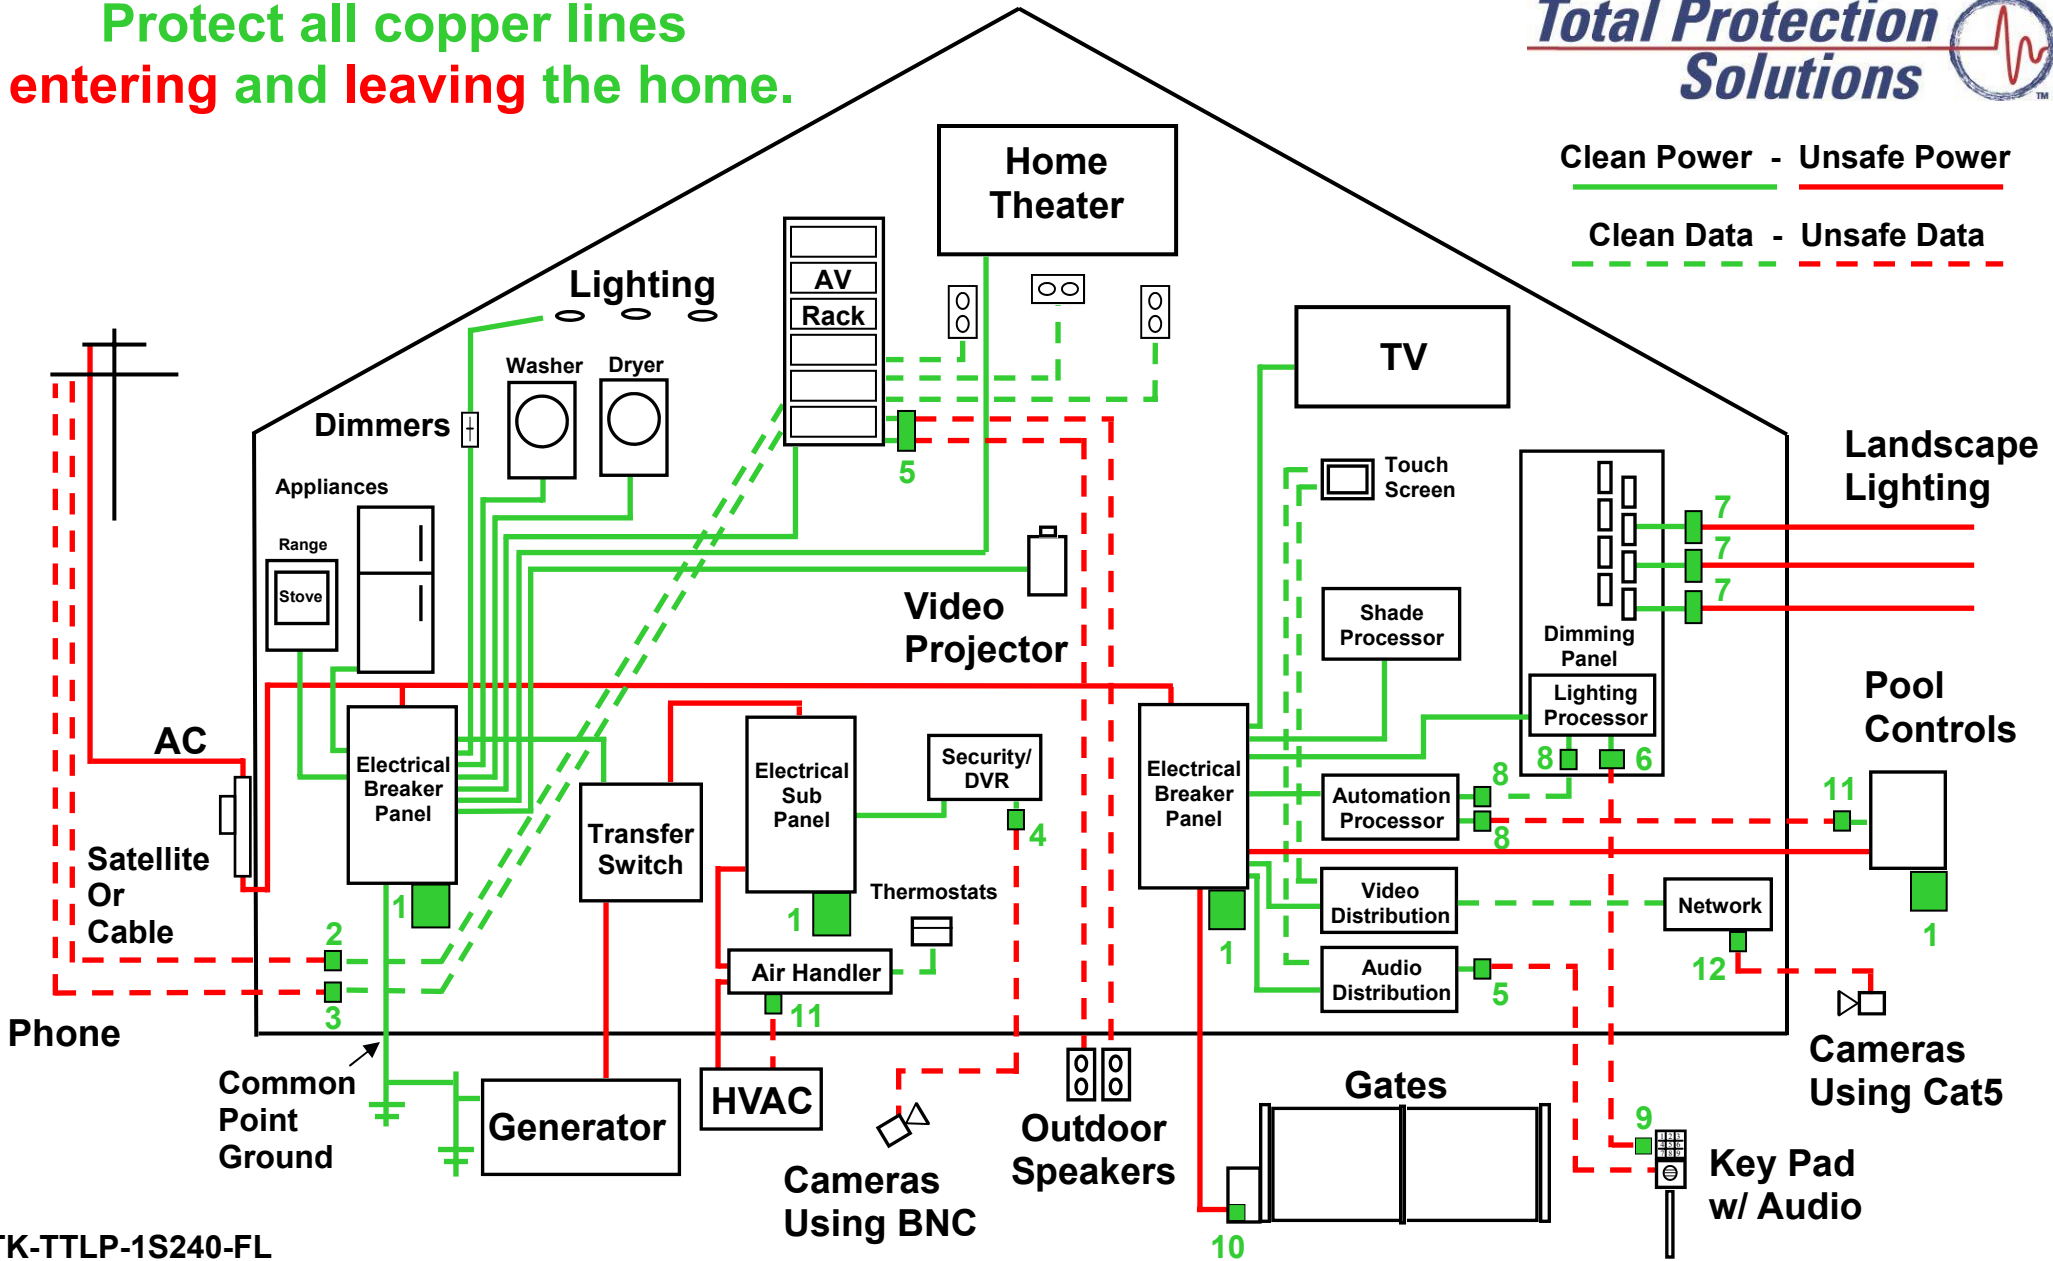

Protect all copper lines entering and leaving the home.

Clean Power - Unsafe Power

Clean Data - Unsafe Data

TK-TTLP-1S240-FL

- | | | | | | | | | | | | |
|--|---|---|---|---|--|---|---|---|---|---|---|
| 1 | 2 | 3 | 4 | 5 | 6 | 7 | 8 | 9 | 10 | 11 | 12 |
|  |  |  |  |  |  |  |  |  |  |  |  |
| | TK-CT2-SAT2 or TK-CT2-CABLE | TK-CT2-PHONE | TK-CT2-CAM-BNC | TK-CT2-AmpPro | TK-CT2-LIT24 | TK-LT120-20A-DIN2 | TK-CT2-DB9 | TK-CT2-24LIT4 | TK-RK080S-1S240-L | TK-CT2-24SLP4 | TK-CT2-CAT5e-POE |